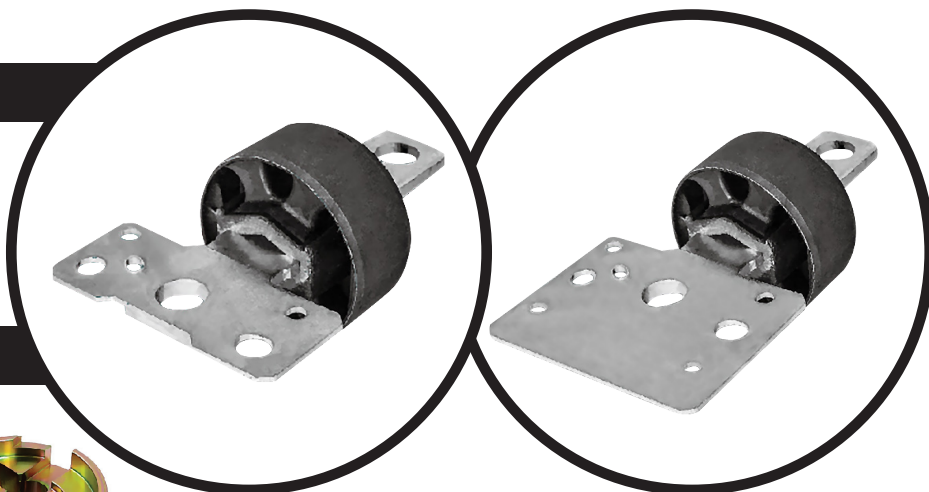

Rear Trailing Arm Bush Tool Set (Ford/Volvo)

Art. Nr: PT5235

Features

- For dismounting and mounting of the rear trailing arm bush.
- On car solution - no changing of the entire trailing arm necessary.

Specifications

FORD	VOLVO
Mondeo 2007~ Mondeo Turnier 2000-2007	V60 2010~ XC60 2010~
S-Max 2006~	V70 2007~ XC70 2007~
Galaxy 2006~	S60 2010~