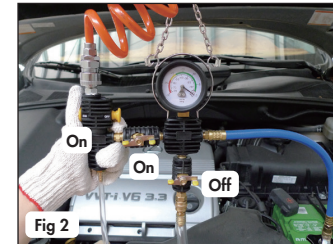

Instructions

VACUUM-TYPE COOLANT REFILLING

I. Create A Vacuum In The Cooling System

1) Drain coolant from the radiator.
2) Hook the gauge underneath the car's hood.
3) Connect an air line to Air Supply (D).
4) Connect the Universal conical adapter (J) or a suitable adapter onto the radiator filler neck (as in Fig 1).
5) Turn on the Air Switch (E) and Air Control Valve (C), while Coolant Control Valve (G) remains off, to create a vacuum in the cooling system (as in Fig 2).
6) When the pressure falls into the range between -50 and -60 cmHg (-20 and -25 inHg), turn off the Air Control Valve (G) and then Air Switch (E).
7) Leave the gauge on the radiator for approximately 10 mins to check if there are leaks in the cooling system before refilling new coolant.

II. Refill New Coolant

8) Connect the Coolant Hose (L) to the Coolant Hose Connector (H).
9) Put the hose into a container filled with pre-mixed new coolant.
10) Turn on the Coolant Control Valve (G) (while the Air Control Valve (C) and Air Switch (E) remain off), coolant will be introduced into the radiator immediately (as in Fig 3).
11) The refilling process is completed when the gauge reads zero.
12) Before putting the gauge back to the case, remove the residual coolant in the gauge.

COOLING SYSTEM PRESSURE TEST

1) Choose a suitable adapter and screw the adapter onto the radiator filler neck.
2) Connect the pressure tester to adapter.
3) Pump pressure to the range between 10 and 15 psi (Fig 4).
4) Check if the gauge reading moves. If it does, there could be leaks in the cooling system.
  Attention: Do not pump the pressure up to 35 psi.

RADIATOR CAP PRESSURE TEST

1) Connect the original radiator cap to one side of the connector, and a test cap on the other side (Fig 5).
2) Pump pressure to the specified pressure on the cap.
3) When pumping pressure under the specified pressure, check if the gauge reading drops. If it does, there could be leaks on the radiator cap.
4) When pumping pressure above the specified pressure, check if the radiator cap has the ability to release pressure. If it does not, the cap should be replaced.