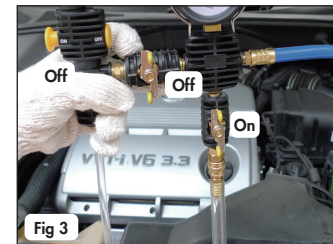

Instructions

VACUUM-TYPE COOLANT REFILLING

I. Create A Vacuum In The Cooling System

1) Drain coolant from the radiator.
2) Hook the gauge underneath the car's hood.
3) Connect an air line to Air Supply (D).
4) Connect the Universal conical adapter (J) or a suitable adapter onto the radiator filler neck (as in Fig 1).
5) Turn on the Air Switch (E) and Air Control Valve (C), while Coolant Control Valve (G) remains off, to create a vacuum in the cooling system (as in Fig 2).
6) When the pressure falls into the range between -50 and -60 cmHg (-20 and -25 inHg), turn off the Air Control Valve (G) and then Air Switch (E).
7) Leave the gauge on the radiator for approximately 10 mins to check if there are leaks in the cooling system before refilling new coolant.

II. Refill New Coolant

8) Connect the Coolant Hose (L) to the Coolant Hose Connector (H).
9) Put the hose into a container filled with pre-mixed new coolant.
10) Turn on the Coolant Control Valve (G) (while the Air Control Valve (C) and Air Switch (E) remain off), coolant will be introduced into the radiator immediately (as in Fig 3).
11) The refilling process is completed when the gauge reads zero.
12) Before putting the gauge back to the case, remove the residual coolant in the gauge.

COOLING SYSTEM PRESSURE TEST

1) Choose a suitable adapter and screw the adapter onto the radiator filler neck.
2) Connect the pressure tester to adapter.
3) Pump pressure to the range between 10 and 15 psi (Fig 4).
4) Check if the gauge reading moves. If it does, there could be leaks in the cooling system.
  Attention: Do not pump the pressure up to 35 psi.

RADIATOR CAP PRESSURE TEST

1) Connect the original radiator cap to one side of the connector, and a test cap on the other side (Fig 5).
2) Pump pressure to the specified pressure on the cap.
3) When pumping pressure under the specified pressure, check if the gauge reading drops. If it does, there could be leaks on the radiator cap.
4) When pumping pressure above the specified pressure, check if the radiator cap has the ability to release pressure. If it does not, the cap should be replaced.